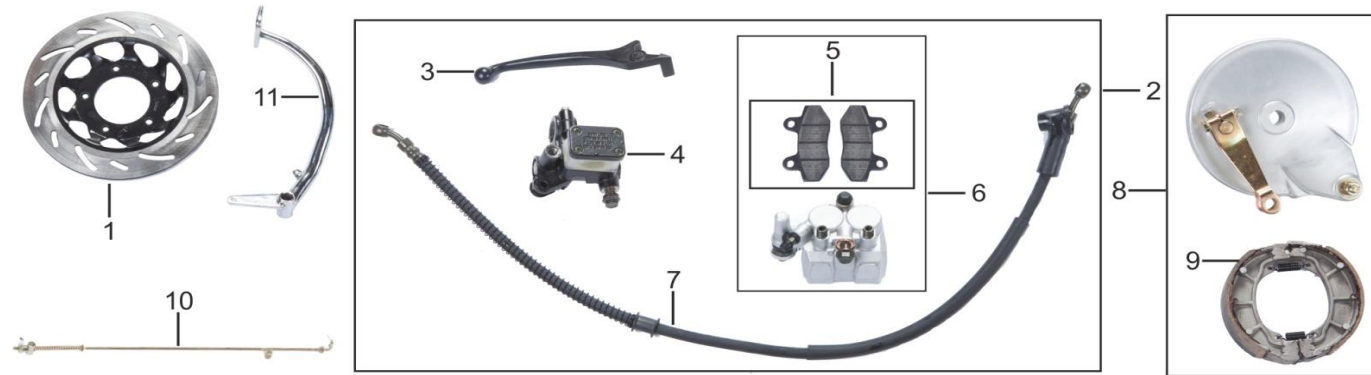

A13 - BRAKE ASSY

S.NO.	PART CODE	DESCRIPTION	QUANTITY
A13-1	53001-I160-C000	DISC PLATE, FRONT DISC BRAKE	1
A13-2	53000-I160-C000	FRONT BRAKE ASSY	1
A13-3	72309-I160-C000	FRONT BRAKE LEVER	1
A13-4	53012-I160-0000	UPPER PUMP, FRONT DISC BRAKE	1
A13-5	53013-I160-C100	BRAKE PAD, FRONT DISC BRAKE	1
A13-6	53014-I160-C40071	CALIPER ASSY, FRONT DISC BRAKE	1
A13-7	53002-I160-0000	BRAKE OIL PIPE, FRONT DISC BRAKE	1
A13-8	54200-I160-010071	REAR BRAKE PANEL	1
A13-9	54204-I160-C000	BRAKE SHOE ASSY	1
A13-10	52200-I691-00000C	REAR BRAKE ROD	1
A13-11	52100-I160-00000G	REAR BRAKE PEDAL	1