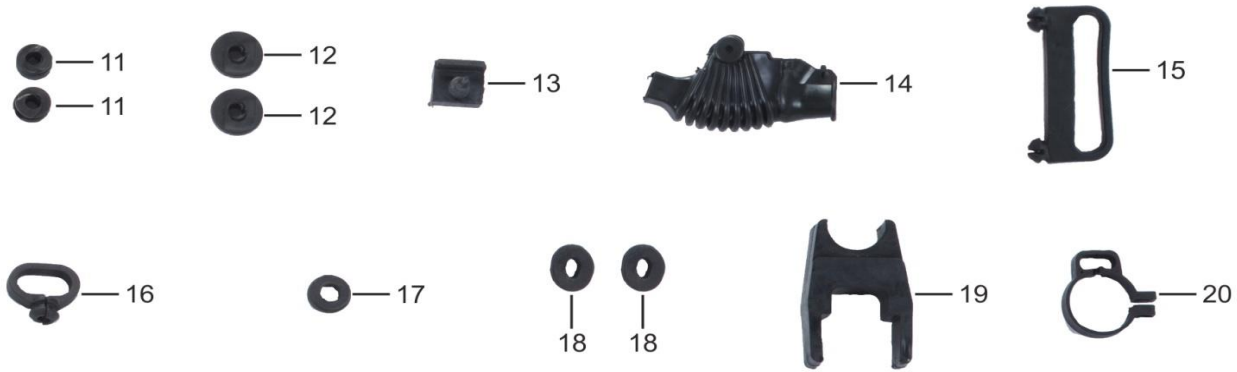

A21 - RUBBER PARTS

S.NO.	PART CODE	DESCRIPTION	QUANTITY
A21-11	63233-I160-0000	RUBBER BUSH, REAR FENDER	2
A21-12	63235-I160-0000	RUBBER BUSH, REAR FENDER	2
A21-13	32204-I160-0000	MAIN STAND RUBBER STOPPER	1
A21-14	72221-I160-0000	CLUTCH CABLE COVER	1
A21-15	63111-I984-0000	GROMMET, SPEEDOMETER CABLE	1
A21-16	63111-I256-0000	GROMMET, BRAKE OIL PIPE	1
A21-17	52111-I219-0000	RUBBER BUSH, REAR BRAKE PEDAL	1
A21-18	71171-I160-C000	RUBBER BUSH, FRONT FORK LABEL	2
A21-19	35001-I160-0000	CHAIN GUIDE	1
A21-20	72611-I538-0900	CLUTCH CLAMP	1