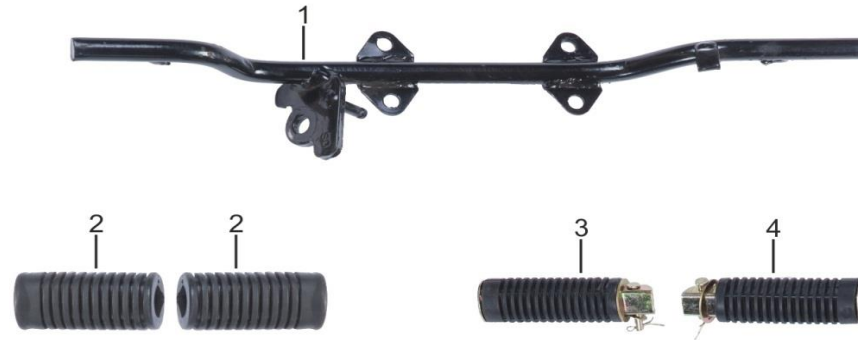

A11 - FOOT REST ASSY

S.NO.	PART CODE	DESCRIPTION	QUANTITY
A11-1	32100-I160-000065	FRONT FOOTREST	1
A11-2	32101-I160-0000	RUBBER, FRONT FOOTREST	2
A11-3	32420-I160-0000	REAR FOOT REST ASSY, R	1
A11-4	32410-I160-0000	REAR FOOT REST ASSY, L	1