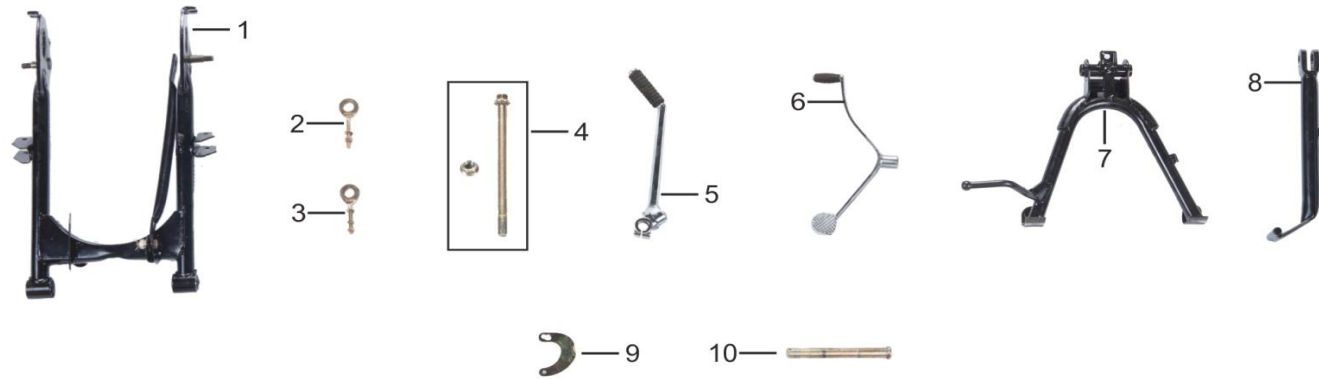

A11 - FOOT REST ASSY

S.NO.	PART CODE	DESCRIPTION	QUANTITY
A11-1	32100-I160-000065	FRONT FOOTREST	1
A11-2	32101-I160-0000	RUBBER, FRONT FOOTREST	2
A11-3	32420-I160-0000	REAR FOOT REST ASSY, R	1
A11-4	32410-I160-0000	REAR FOOT REST ASSY, L	1

A14 - OTHER SHEET METAL AND TUBULAR PARTS

S.NO.	PART CODE	DESCRIPTION	QUANTITY
A14-1	35200-I984-010065	REAR FORK	1
A14-2	35011-I160-00000C	CHAIN ADJUSTER, L	1
A14-3	35012-I160-00000C	CHAIN ADJUSTER, R	1
A14-4	35281-I160-00000C	AXLE, REAR FORK	1
A14-5	21200-I160-01000G	KICK STARTER	1
A14-6	24400-I160-01000G	PEDAL GEAR CHANGE	1
A14-7	32200-I160-000065	MAIN STAND	1
A14-8	32130-I160-010065	SIDE STAND	1
A14-9	32203-I160-00000C	HOOK, MAIN STAND	1
A14-10	32281-I160-00000C	AXLE, MAIN STAND	1