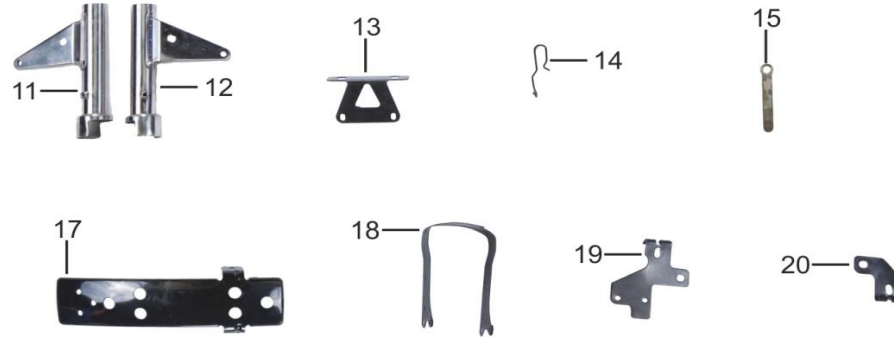

A14 - OTHER SHEET METAL AND TUBULAR PARTS

S.NO.	PART CODE	DESCRIPTION	QUANTITY
A14-11	71130-I160-C700	BRACKET HEADLIGHT, L	1
A14-12	71140-I160-C700	BRACKET HEADLIGHT, R	1
A14-13	71162-I160-000065	BRACKET, FRONT FORK LABEL	1
A14-14	72612-I160-010065	CLIP, CLUTCH CABLE	1
A14-15	17191-I160-00000C	CLAMP, WIRE HARNESS	1
A14-16	82291-I160-000065	BRACKET, START RELAY	1
A14-17	63225-I160-C000	INNER BRACKET, REAR FENDER	1
A14-18	63106-I160-000066	BRACKET , FRONT FENDER	1
A14-19	86309-I160-C00066	BRACKET , REAR TURN LIGHT, L	1
A14-20	86313-I160-C00066	BRACKET , REAR TURN LIGHT, R	1