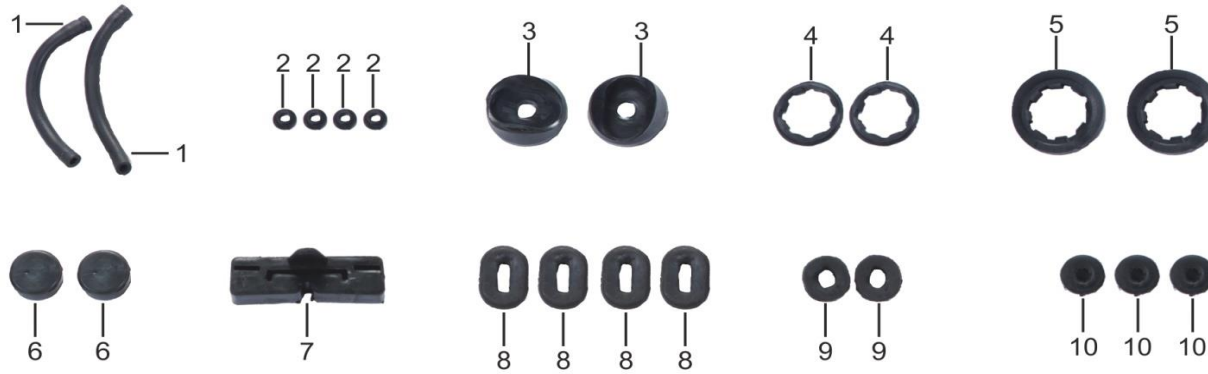

A21 - RUBBER PARTS

S.NO.	PART CODE	DESCRIPTION	QUANTITY
A21-1	613140100ZGT00000	FUEL PIPE	2
A21-2	63768-I219-0000	RUBBER BUSH, FRONT FENDER	4
A21-3	85851-I160-0000	SIDE REFLECTOR HOLDER	2
A21-4	71169-I160-0000	UPPER RUBBER RING, HEADLAMP BRACKET PIPE	2
A21-5	71168-I160-0000	LOWER RUBBER RING, HEADLAMP BRACKET PIPE	2
A21-6	61111-I160-0000	FUEL TANK FRONT CUSHION RUBBER	2
A21-7	61112-I160-0000	FUEL TANK REAR CUSHION RUBBER	1
A21-8	31106-I160-0000	RUBBER BUSH, SIDE COVERS	4
A21-9	31106-I160-0100	RUBBER BUSH, SEAT	2
A21-10	16115-I160-0000	RUBBER BUSH, AIR CLEANER	3