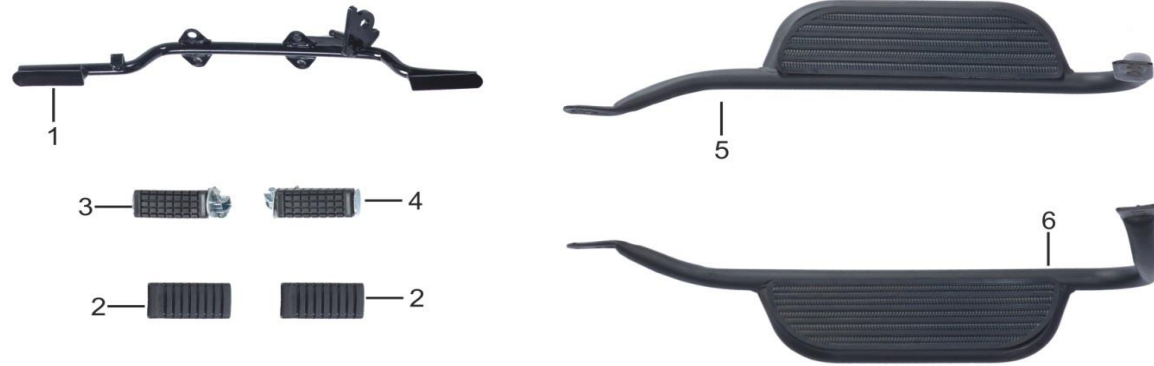

A11 - FOOT REST ASSY

S.NO.	PART CODE	DESCRIPTION	QUANTITY
A11-1	6110010056204	FRONT FOOTREST	1
A11-2	6133720003000	RUBBER, FRONT FOOTREST	2
A11-3	6133040027200	REAR FOOTREST ASSY, R	1
A11-4	6133040026200	REAR FOOTREST ASSY, L	1
A11-5	6106010013032	REAR BIG FOOTREST, R	1
A11-6	6106010012032	REAR BIG FOOTREST, L	1