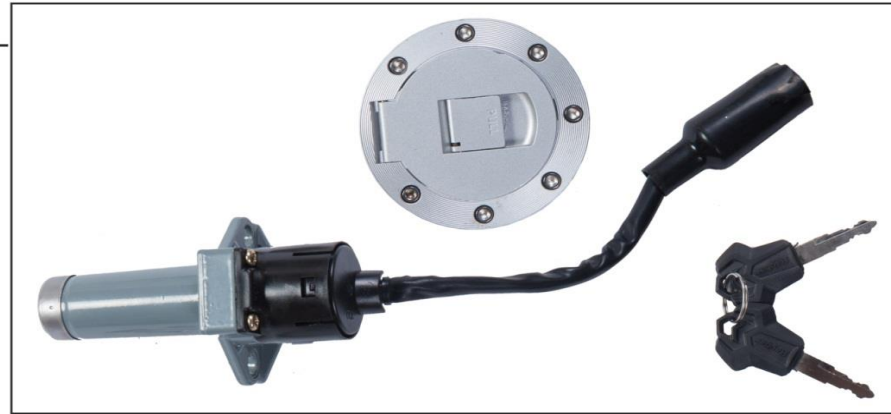

S.NO.	PART CODE	DESCRIPTION	QUANTITY
A19-1	6118010025318	LOCK SET	1
A19-2	6168010008000	BRACKET, SIDE COVER LOCK	2
A19-3	6168010001000	SIDE COVER LOCK	2