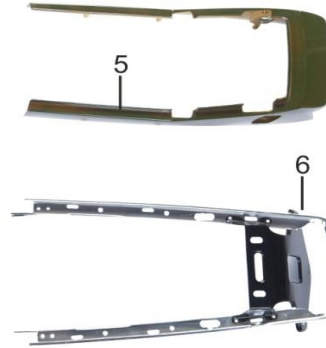

A6 - FUEL TANK/PAINTED PLASTIC PARTS

S.NO.	PART CODE	DESCRIPTION	QUANTITY
A6-6	6110010054100	ALUMINUM TRIM	1