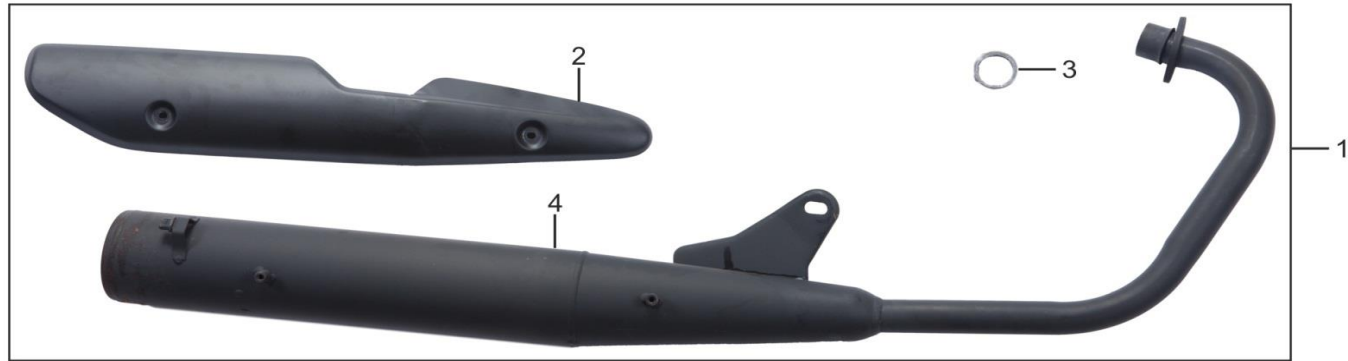

A12 - MUFFLER ASSY

S.NO.	PART CODE	DESCRIPTION	QUANTITY
A12-1	6108010001331	MUFFLER ASSY	1
A12-2	6158020001112	MUFFLER COVER	1
A12-3	6108010005000	GASKET, MUFFLER INLET	1
A12-4	6108010006202	MUFFLER WITHOUT COVER	1