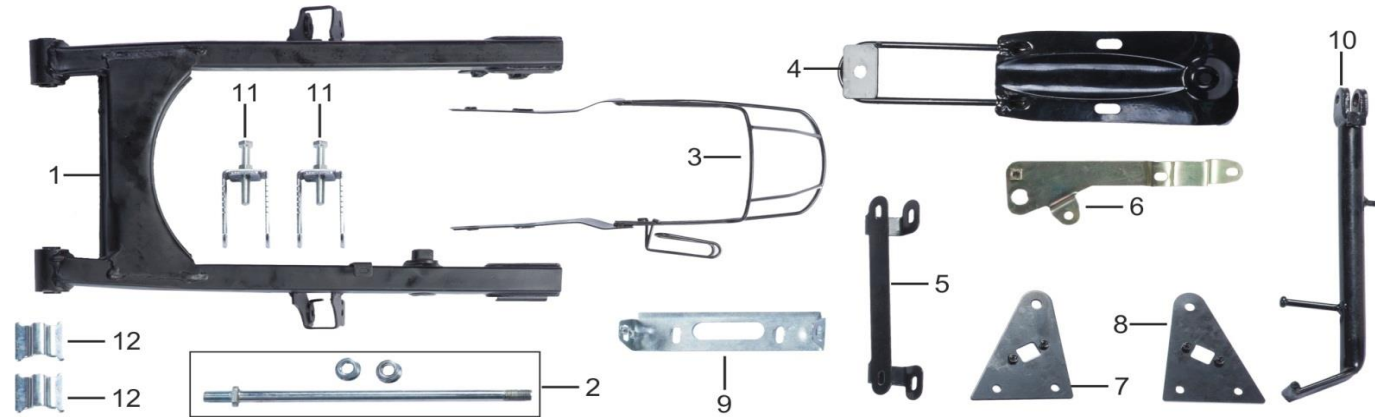

A14 - OTHER SHEET METAL AND TUBULAR PARTS

S.NO.	PART CODE	DESCRIPTION	QUANTITY
A14-1	6110010067205	REAR FORK	1
A14-2	6135120017080	AXLE, REAR FORK	1
A14-3	6110010023100	BRACKET,FRONT SPLASH GUARD	1
A14-4	6110080089000	BRACKET, INNER FRONT FENDER	1
A14-5	6110010046000	BRACKET, REAR LICENSE PLATE	1
A14-6	6110010049000	BRACKET, AIR FILTER	1
A14-7	6110010025000	BRACKET, FRONT TURN LIGHT, R	1
A14-8	6110010024000	BRACKET, FRONT TURN LIGHT,L	1
A14-9	6110010065300	BRACKET, TAILLIGHT	1
A14-10	6110010007300	SIDE STAND	1
A14-11	6110010014000	CHAIN ADJUSTER, L/R	2
A14-12	6110010015000	CHAIN ADJUSTER STOPPER, L/R	2