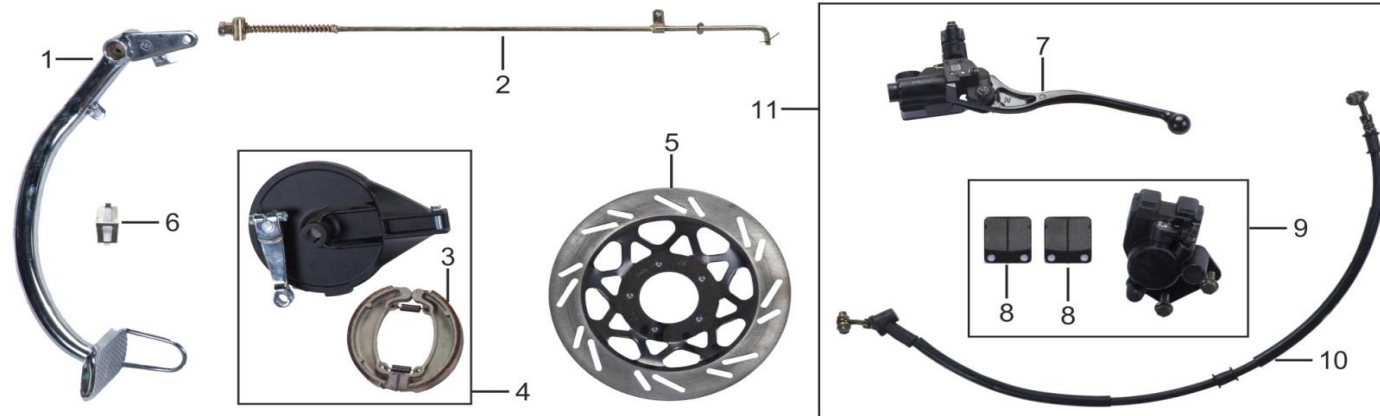

A13 - BRAKE ASSY

S.NO.	PART CODE	DESCRIPTION	QUANTITY
A13-1	6110010085103	REAR BRAKE PEDAL	1
A13-2	6110410007200	REAR BRAKE ROD	1
A13-3	6154010003000	BRAKE SHOE ASSY	1
A13-4	6104010014112	REAR BRAKE PANEL	1
A13-5	6112010002000	DISC PLATE, FRONT DISC BRAKE	1
A13-6	6112010004000	SAFETY CLIP, DISC PLATE	1
A13-7	6162010001000	FRONT BRAKE LEVER, WITH UPPER PUMP	1
A13-8	6162010003000	BRAKE PAD, FRONT DISC BRAKE	2
A13-9	6162010002000	CALIPER ASSY, FRONT DISC BRAKE	1
A13-10	6162010011000	BRAKE OIL PIPE, FRONT DISC BRAKE	1
A13-11	6112010001103	FRONT BRAKE ASSY	1