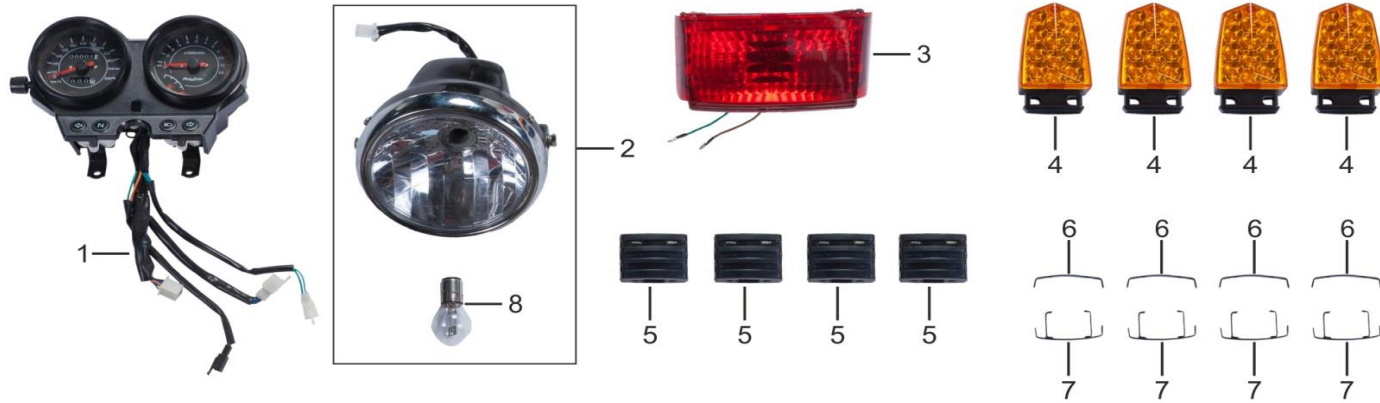

A4 - SPEEDOMETER/LIGHTS

S.NO.	PART CODE	DESCRIPTION	QUANTITY
A4-1	6116010003560	SPEEDOMETER ASSY	1
A4-2	6117040002000	HEAD LIGHT ASSY	1
A4-3	6117010004000	TAIL LIGHT ASSY	1
A4-4	6117010005204	TURN LIGHT	4
A4-5	6133010019000	RUBBER,TURN LIGHT	4
A4-6	6167010001000	CLIP A, TURN LIGHT	4
A4-7	6167010002000	CLIP B , TURN LIGHT	4
A4-8	6167020003000	BULB, HEADLIGHT	1