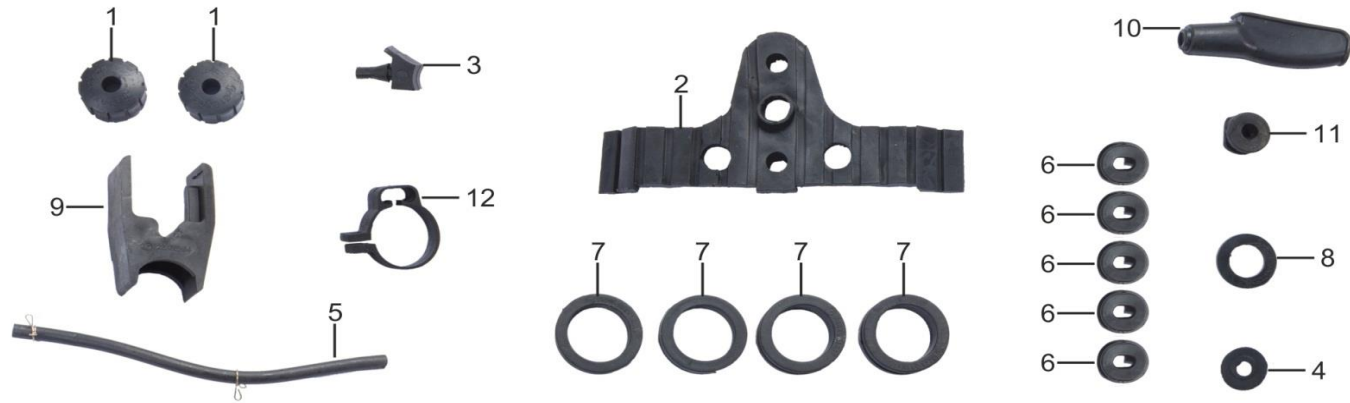

A17 - SPRINGS

S.NO.	PART CODE	DESCRIPTION	QUANTITY
A17-1	6110720028000	SPRING, REAR BRAKE PEDAL	1
A17-2	6110010090000	SPRING, SIDE STAND	1
A17-3	6110010092000	SPRING , MAIN STAND	1
A17-4	6110720026000	SPRING, REAR BRAKE SWITCH	1

A18 - CARBURETOR/FUEL COCK/FUEL SENSOR

S.NO.	PART CODE	DESCRIPTION	QUANTITY
A18-1	6113010013110	CARBURETOR	1
A18-2	6110020043000	FUEL COCK	1
A18-3	6118010023200	FUEL SENSOR	1

A19 - LOCK SET

1

S.NO.	PART CODE	DESCRIPTION	QUANTITY
A19-1	6118010025318	LOCK SET	1
A19-2	6168010008000	BRACKET, SIDE COVER LOCK	2
A19-3	6168010001000	SIDE COVER LOCK	2

A20 - BATTERY

S.NO.	PART CODE	DESCRIPTION	QUANTITY
A20-1	6118010022300	BATTERY	1
A20-2	6110010012000	BATTERY BRACKET	1

A21 - RUBBER PARTS

S.NO.	PART CODE	DESCRIPTION	QUANTITY
A21-1	6133010017000	FUEL TANK FRONT CUSHION RUBBER	2
A21-2	6133010015000	FUEL TANK REAR CUSHION RUBBER	1
A21-3	6133010018000	MAIN STAND RUBBER STOPPER	1
A21-4	6133020016000	RUBBER RING, TORSION BAR	1
A21-5	6133020025000	OIL PIPE	1
A21-6	6133010002000	RUBBER PUSH LOCK, SIDE COVER	5
A21-7	6133420001000	RUBBER BUSH, HEADLIGHT BRACKET L & R	4
A21-8	6133010016000	FUEL TANK REAR RUBBER RING	1
A21-9	6133010023000	CHAIN GUIDE	1
A21-10	6133010022000	CLUTCH CABLE COVER	1
A21-11	6133080013000	RUBBER BUSH, BATTERY	1
A21-12	6133020031000	HOLDER CLUTCH CABLE	1