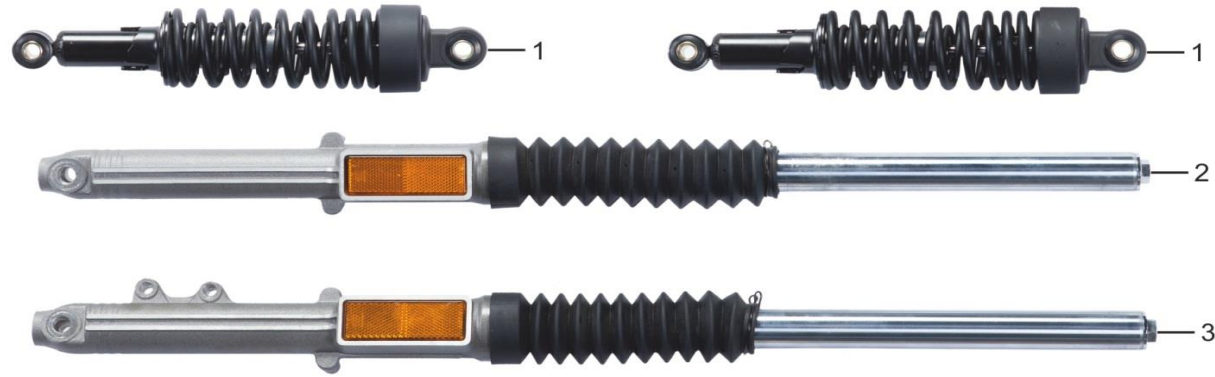

A8 - SHOCK ABSORBERS

S.NO.	PART CODE	DESCRIPTION	QUANTITY
A8-1	6103440002205	REAR SHOCK ABSORBER, L/R	2
A8-2	6103010001310	FRONT SHOCK ABSORBER, L	1
A8-3	6103010002308	FRONT SHOCK ABSORBER, R	1