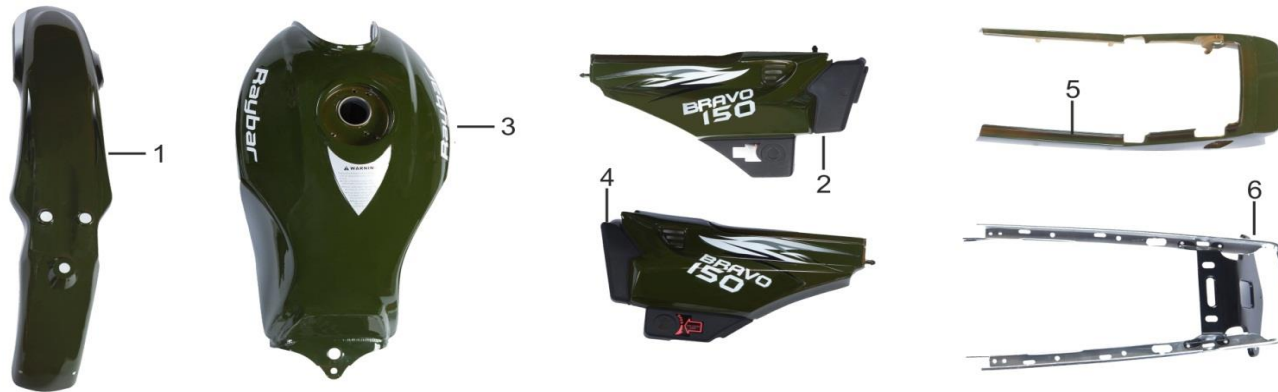

A6 - FUEL TANK/PAINTED PLASTIC PARTS

S.NO.	PART CODE	DESCRIPTION	QUANTITY
A6-1	6115010069696	FRONT FENDER, ARMY GREEN	1
A6-1	6115010069694	FRONT FENDER, GREY	1
A6-1	6115010069695	FRONT FENDER, WHITE	1
A6-2	6115010044211	SIDE COVER R, ARMY GREEN	1
A6-2	6115010044209	SIDE COVER R, GREY	1
A6-2	6115010044210	SIDE COVER R, WHITE	1
A6-3	6114010009738	FUEL TANK, ARMY GREEN	1
A6-3	6114010009736	FUEL TANK, GREY	1
A6-3	6114010009737	FUEL TANK, WHITE	1
A6-4	6115010029211	SIDE COVER L, ARMY GREEN	1
A6-4	6115010029209	SIDE COVER L, GREY	1
A6-4	6115010029210	SIDE COVER L, WHITE	1
A6-5	6115010064351	REAR COWL, ARMY GREEN	1
A6-5	6115010064349	REAR COWL, GREY	1
A6-5	6115010064350	REAR COWL, WHITE	1