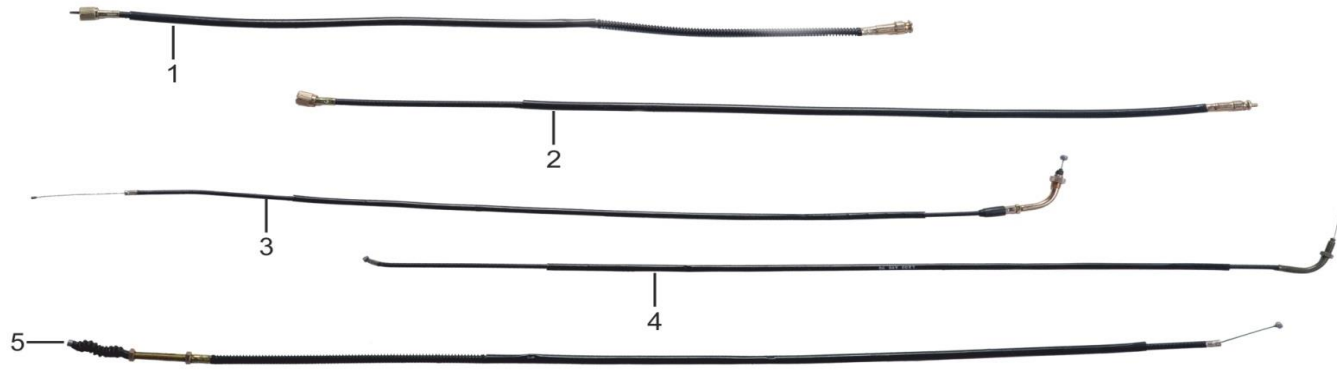

A16 - CONTROL CABLES

S.NO.	PART CODE	DESCRIPTION	QUANTITY
A16-1	6121220002401	TACHOMETER CABLE	1
A16-2	6121010006200	SPEEDOMETER CABLE	1
A16-3	6121010013200	CHOKE CABLE	1
A16-4	6121010009200	THROTTLE CABLE	1
A16-5	6121010012200	CLUTCH CABLE	1