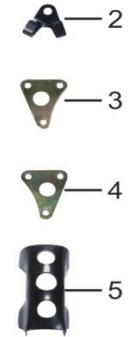

BRAVO 150
RY-150BR

SPARES

BODY PARTS

INDEX

ASSY NO.	DESCRIPTION	PAGE NO.
A1	FRAME ASSY	1
A2	STEERING STEM ASSY	2
A3	HANDLE BAR ASSY	3
A4	SPEEDOMETER/LIGHTS	4
A5	ELECTRICAL PARTS	5
A6	FUEL TANK/PAINTED PLASTIC PARTS	6-7
A7	OTHER PLASTIC PARTS	8
A8	SHOCK ABSORBERS	9
A9	SEAT/CARRIER	10
A10	AIR CLEANER ASSY	11
A11	FOOT REST ASSY	12
A12	MUFFLER ASSY	13
A13	BRAKE ASSY	14
A14	OTHER SHEET METAL AND TUBULAR PARTS	15-16
A15	WHEEL ASSY	17-18
A16	CONTROL CABLES	19
A17	SPRINGS	20
A18	CARBURETOR/FUEL COCK/FUEL SENSOR	21
A19	LOCK SET	22
A20	BATTERY	23
A21	RUBBER PARTS	24
A22	TOOLS	25
A23	FASTENERS	26-28

A1 - FRAME ASSY

S.NO.	PART CODE	DESCRIPTION	QUANTITY
A1-1	6102010001012	FRAME BODY	1
A1-2	6110010013000	MAIN CABLE CLAMP	1
A1-3	6110010009100	ENGINE HANGER, L	1
A1-4	6110010009200	ENGINE HANGER, R	1
A1-5	6110010057000	ENGINE SUPPORT BRACKET	1

A15 - WHEEL ASSY

S.NO.	PART CODE	DESCRIPTION	QUANTITY
A15-1	6155010004300	FRONT TYRE	1
A15-2	6155020012200	FRONT TUBE	1
A15-3	6104010015000	AXLE, FRONT WHEEL	1
A15-4	6155010008000	VALVE CAPS	1
A15-5	6104040017000	COLLAR, FRONT AXLE	1
A15-6	6104410009000	GEAR, SPEEDOMETER	1
A15-7	6104010001029	FRONT ALLOY WHEEL	1

A15 - WHEEL ASSY

S.NO.	PART CODE	DESCRIPTION	QUANTITY
A15-8	6155170003300	REAR TYRE	1
A15-9	6155010003400	REAR TUBE	1
A15-10	6104010021300	LEFT COLLAR, REAR AXLE	1
A15-11	6104010016000	AXLE, REAR WHEEL	1
A15-12	6109010007000	REAR SPROCKET	1
A15-13	6109010002000	CHAIN	1
A15-14	6104010008013	REAR ALLOY WHEEL	1
A15-15	6155010008000	VALVE CAPS	1
A15-16	6135060102010	LOCK CLIP, REAR WHEEL	1