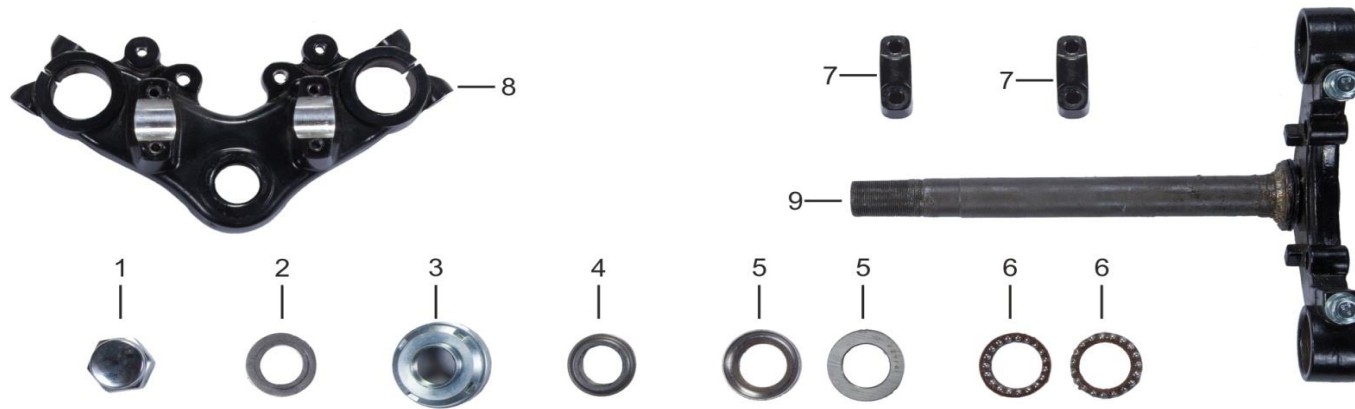

BRAVO 150
RY-150BR

SPARES

BODY PARTS

INDEX

ASSY NO.	DESCRIPTION	PAGE NO.
A1	FRAME ASSY	1
A2	STEERING STEM ASSY	2
A3	HANDLE BAR ASSY	3
A4	SPEEDOMETER/LIGHTS	4
A5	ELECTRICAL PARTS	5
A6	FUEL TANK/PAINTED PLASTIC PARTS	6-7
A7	OTHER PLASTIC PARTS	8
A8	SHOCK ABSORBERS	9
A9	SEAT/CARRIER	10
A10	AIR CLEANER ASSY	11
A11	FOOT REST ASSY	12
A12	MUFFLER ASSY	13
A13	BRAKE ASSY	14
A14	OTHER SHEET METAL AND TUBULAR PARTS	15-16
A15	WHEEL ASSY	17-18
A16	CONTROL CABLES	19
A17	SPRINGS	20
A18	CARBURETOR/FUEL COCK/FUEL SENSOR	21
A19	LOCK SET	22
A20	BATTERY	23
A21	RUBBER PARTS	24
A22	TOOLS	25
A23	FASTENERS	26-28

A1 - FRAME ASSY

S.NO.	PART CODE	DESCRIPTION	QUANTITY
A1-1	6102010001012	FRAME BODY	1
A1-2	6110010013000	MAIN CABLE CLAMP	1
A1-3	6110010009100	ENGINE HANGER, L	1
A1-4	6110010009200	ENGINE HANGER, R	1
A1-5	6110010057000	ENGINE SUPPORT BRACKET	1

A2 - STEERING STEM ASSY

S.NO.	PART CODE	DESCRIPTION	QUANTITY
A2-1	6107020006000	TOP NUT, STEERING STEM	1
A2-2	6107020005000	STEERING COLUMN FLAT PAD	1
A2-3	6107020008000	FOUR-SLOT ADJUSTMENT NUT	1
A2-4	6107020004000	UPPER BALL CAP	1
A1-5	6107020003000	UPPER/LOWER BOWL, BEARING	2
A2-6	6107020011000	BALL RING	2
A2-7	6107010004000	PRESS PAD, HANDLE BAR	2
A2-8	6107010003000	UPPER CONNECTING PLATE	1
A2-9	6107010001000	STEERING COLUMN	1