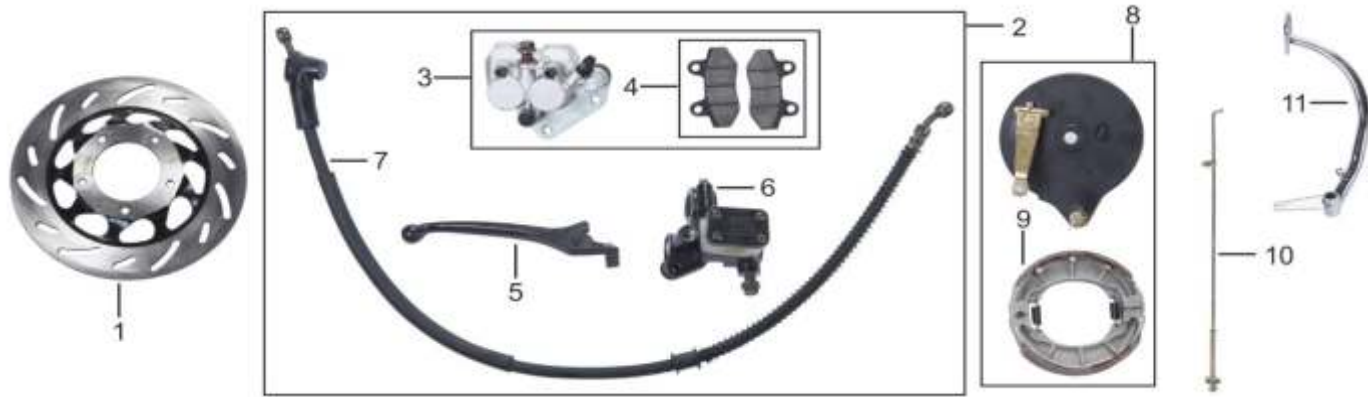

A13 - BRAKE ASSY

S.NO.	PART CODE	DESCRIPTION	QUANTITY
A13-1	53001-I160-C000	DISC PLATE, FRONT DISC BRAKE	1
A13-2	53000-I160-C000	FRONT BRAKE ASSY	1
A13-3	72309-I160-C000	CALIPER ASSY, FRONT DISC BRAKE	1
A13-4	53012-I160-0000	BRAKE PAD, FRONT DISC BRAKE	1
A13-5	53013-I160-C100	FRONT BRAKE LEVER	1
A13-6	53014-I160-C40071	UPPER PUMP, FRONT DISC BRAKE	1
A13-7	53002-I160-0000	BRAKE OIL PIPE, FRONT DISC BRAKE	1
A13-8	54200-I160-C50066	REAR BRAKE PANEL	1
A13-9	54204-I160-C000	BRAKE SHOE ASSY	1
A13-10	52200-I691-00000C	REAR BRAKE ROD	1
A13-11	52100-I160-00000G	REAR BRAKE PEDAL	1